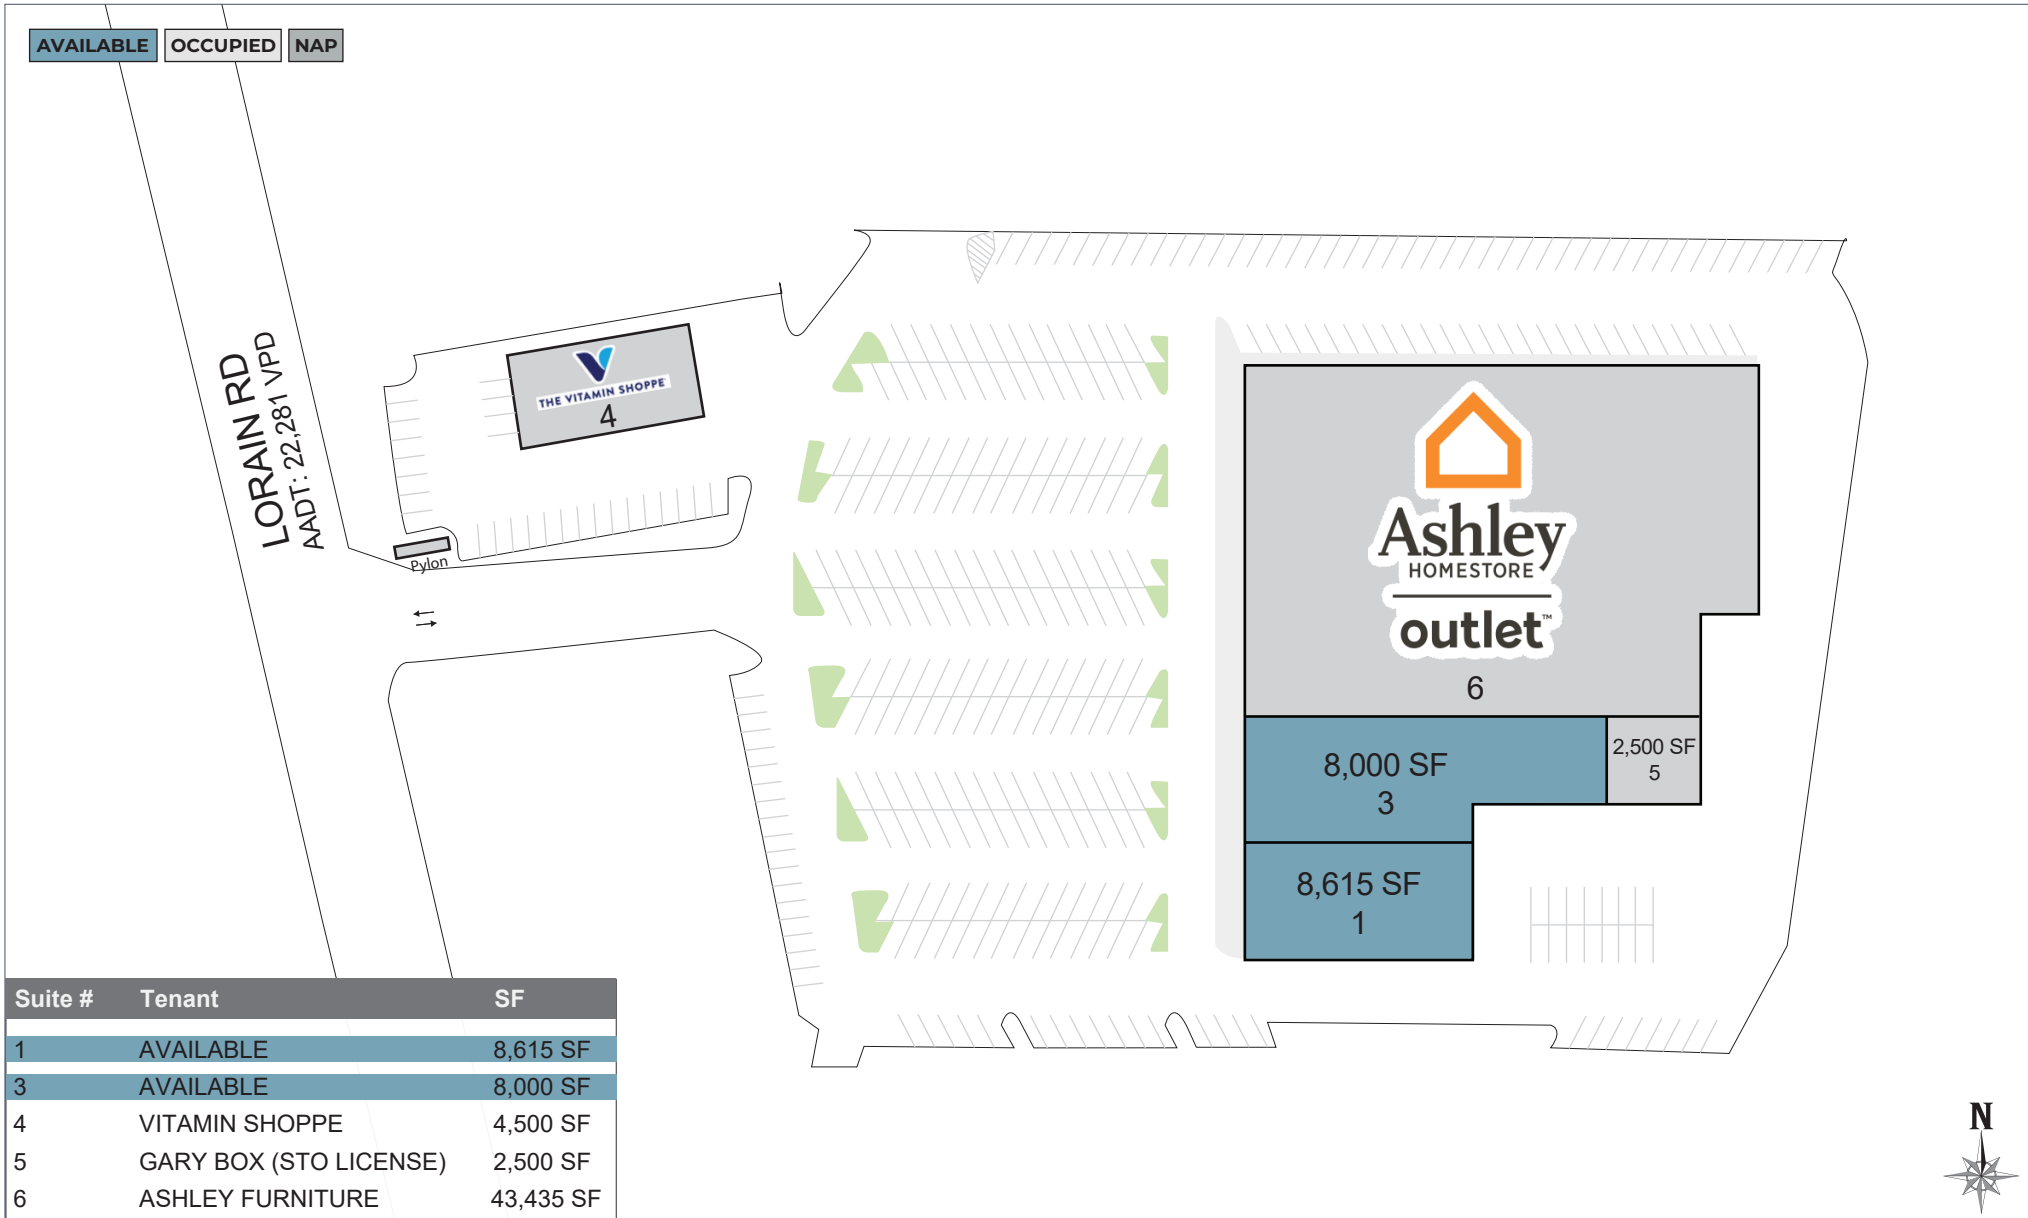

ASHLEY FURNITURE PLAZA

26520 Lorain Rd
North Olmsted, OH 44070

AUSTIN TILLACK
Leasing Contact

Phone: 720-985-7655
E-mail: austin.tillack@bridge33capital.com

Updated February 20, 2024